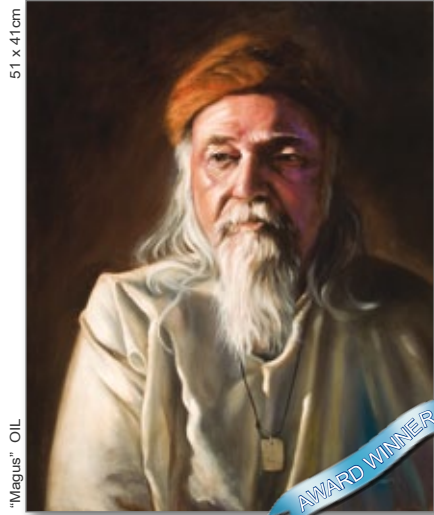

60cm x 45cm

"Katie & Kenny Portrait" (Oil)

70 x 50cm

PASTEL

70 x 50cm

PASTEL

# PROFILE

Australian artist and painter, Don Milner, captures Australia, it's landscape, seascape, the outback, stockman, aboriginal, kookaburra, kangaroo, using acrylic, oils, charcoal, pastel and gouache. He has a real passion for his painting and has celebrated success with many exhibitions over the past 20 years. This enthusiastic & energetic painter is represented in galleries in Noosa Heads and the Sunshine Coast.

Don is also renowned for his generous and creative Painting Workshops and draws upon his years of experience to encourage and inspire his students.

Like most artists, Don's work is in a constant state of flux with his private works and commissions having roots in the Traditional, but more recently, his works are being flavoured with a generous amount of Impressionism.

Contact: **Don Milner**  
 Email: **info@donmilnerart.com**  
 Telephone: (07) 5471 1554  
 You can view more of Don's paintings at:  
**www.donmilnerart.com**

*Don Milner*  
 ARTIST

PAINTER  
 TUTOR

AUSTRALIAN  
 SUNSHINE COAST  
 EUMUNDI