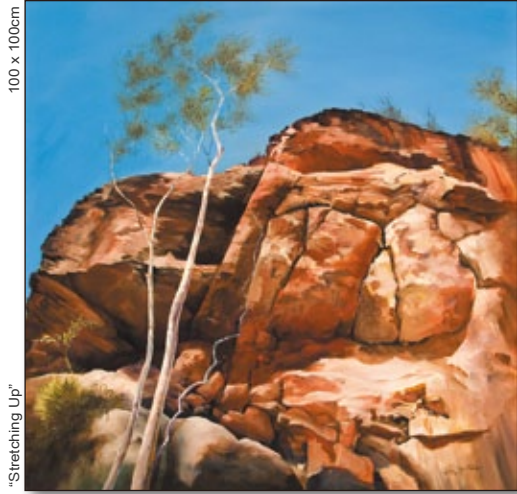

Commissions:
Original Paintings
Portraits - Drawings

Painting Workshops:
Introductory to Advanced

PAINTINGS

Don Milner
ARTIST