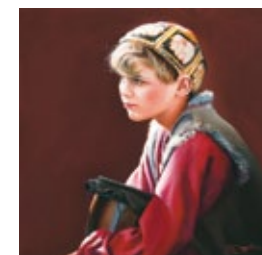

AUSTRALIAN
SUNSHINE COAST
EUMUNDI