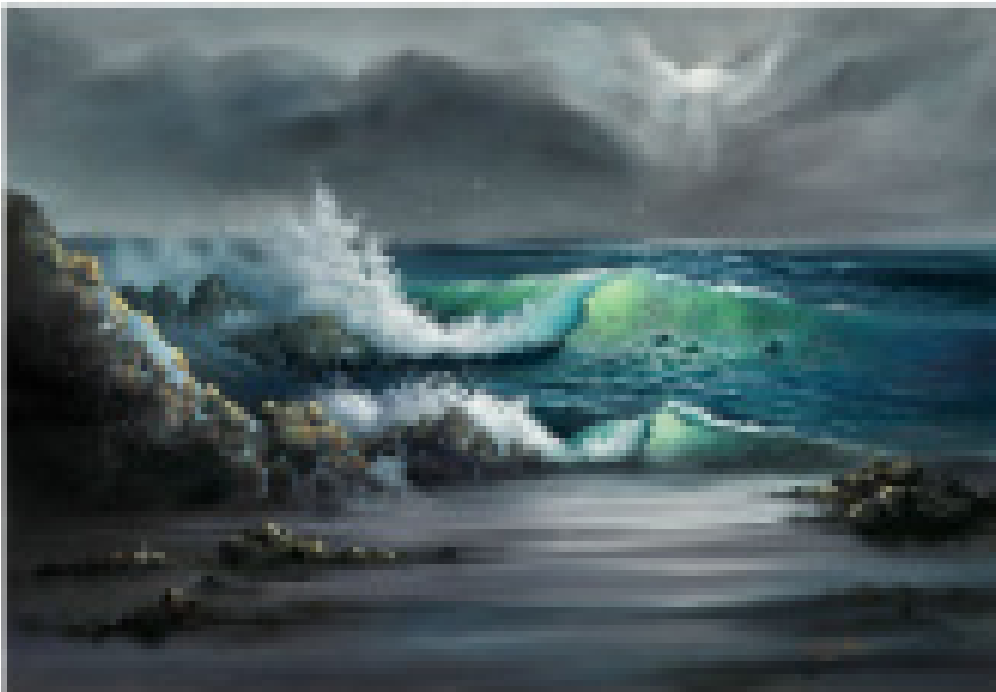

Toowoomba Regional Council Web Site - 2012  
"Rosalie Gallery Exhibition - Making Light of Paint Don Milner"

**making light of paint Don Milner**

Queensland based artist Don Milner will show his new exhibition making light of paint at the Rosalie Gallery in Goombungee from 27 April until 27 July 2012. The exhibition is a follow up to the artists highly successful retrospective exhibition 'the journey .. back to the future . .' held at the Rosalie Gallery in mid 2010.

This new exhibition showcases a selection of his recent paintings and promises to be a visual feast of delicious new offerings spanning subjects and genres of Portrait, Landscape, Seascape and still Life.

Milner been exploring new ways to see, express and capture the light and how it illuminates, models and shapes his subject. From the dramatic light passing through waves after a storm at sea to the subtle colours found in the shade of simple shaded sand wall, Milner depends on the light in all his works to tell the story and defines what is contained within the paintings.